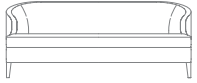

80 SOFA
80"w x 40"d x 33"h
seat width: 69"; seat depth: 22"
seat height: 19"; arm height: 25"
COM 10.5 yds, COL 151 sqft

90 SOFA
90"w x 43"d x 33"h
seat width: 79"; seat depth: 22"
seat height: 19"; arm height: 25"
COM 11 yds, COL 169 sqft