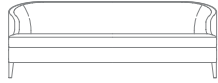

80 SOFA
80"w x 40"d x 33"h
seat width: 69"; seat depth: 22"
seat height: 19"; arm height: 25"
COM 10.5 yds, COL 151 sqft

90 SOFA
90"w x 43"d x 33"h
seat width: 79"; seat depth: 22"
seat height: 19"; arm height: 25"
COM 11 yds, COL 169 sqft